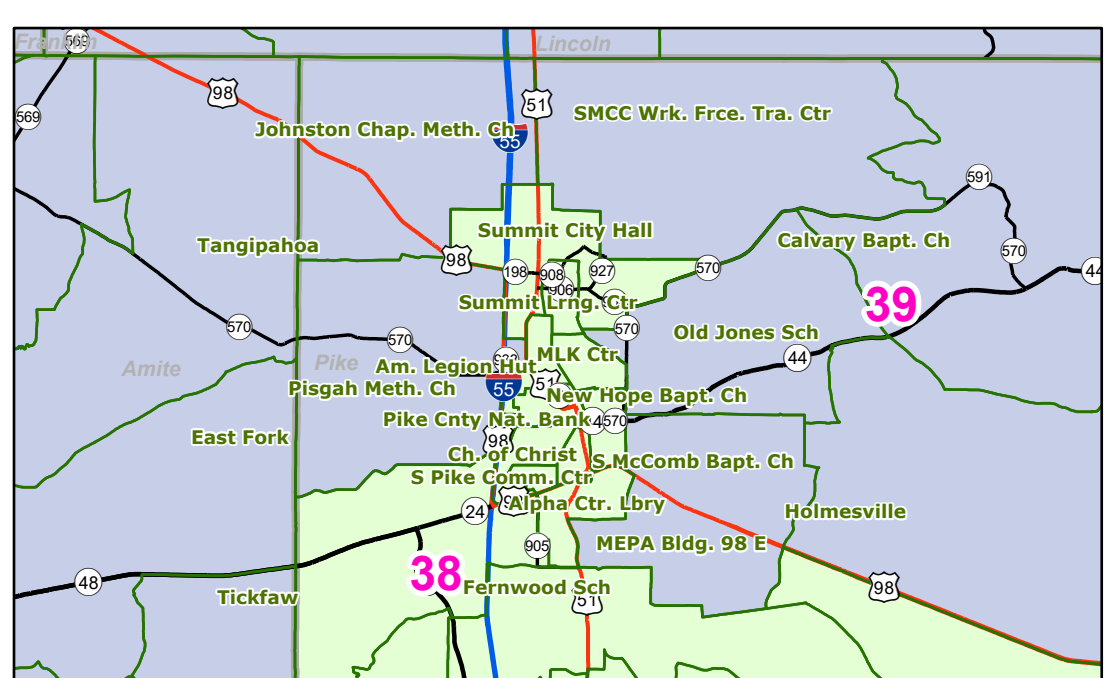

McComb Area

Map prepared by MARIS - 2/25/2025

0 15 30 60 Miles