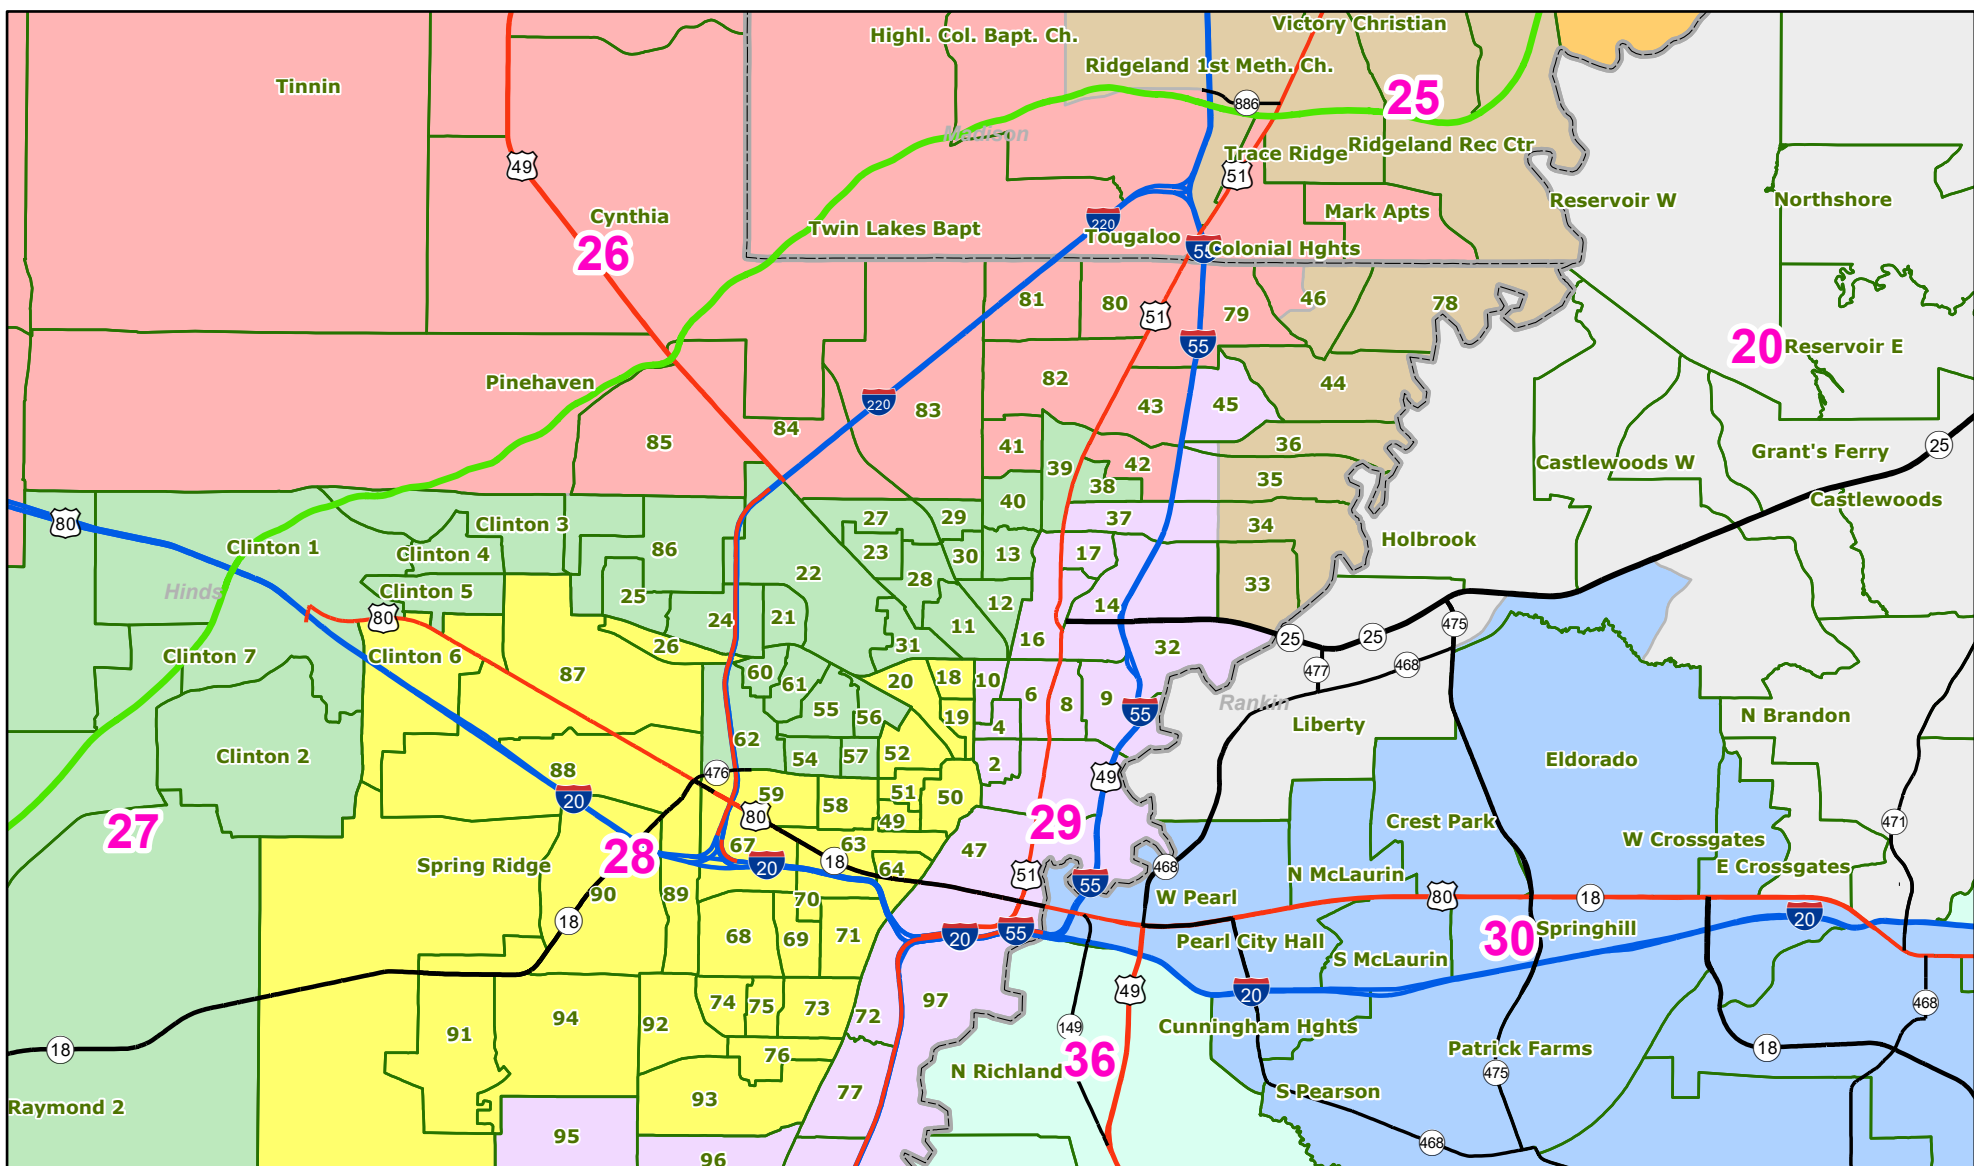

Jackson Area