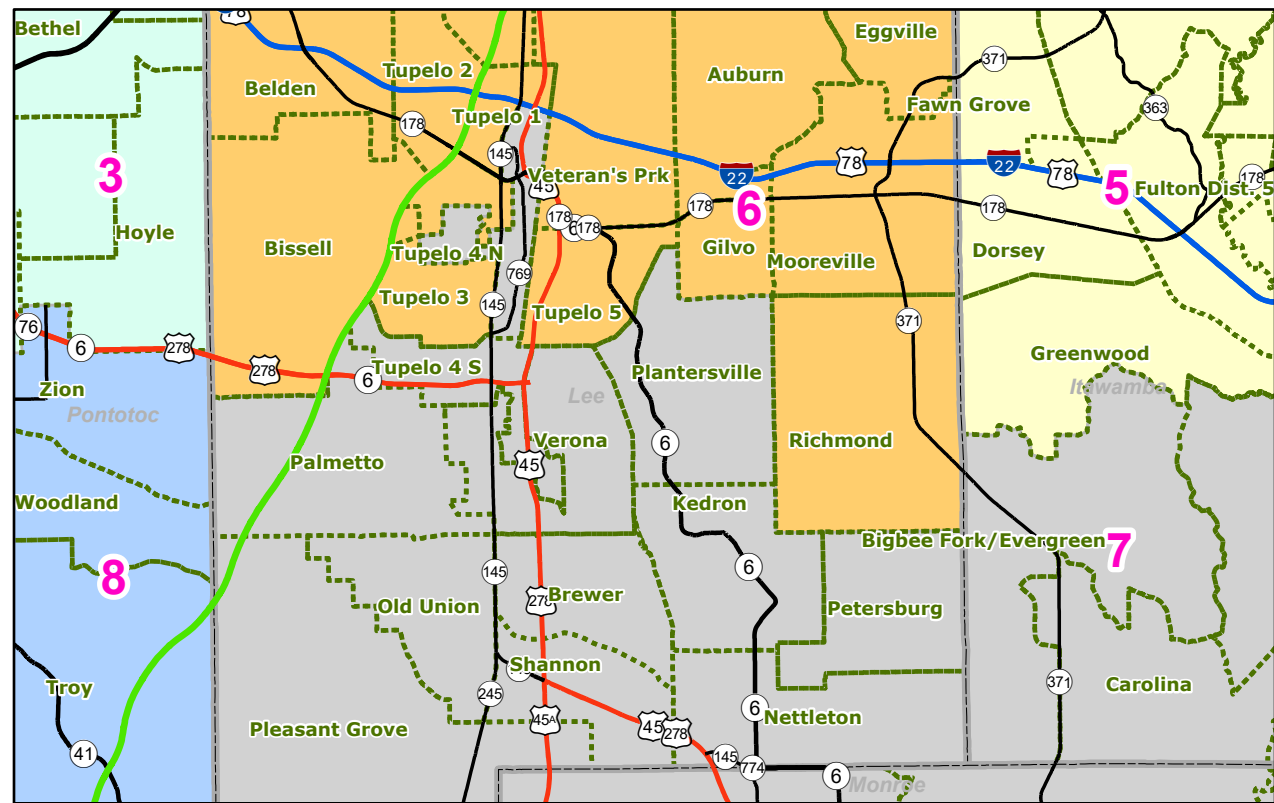

Tupelo Area