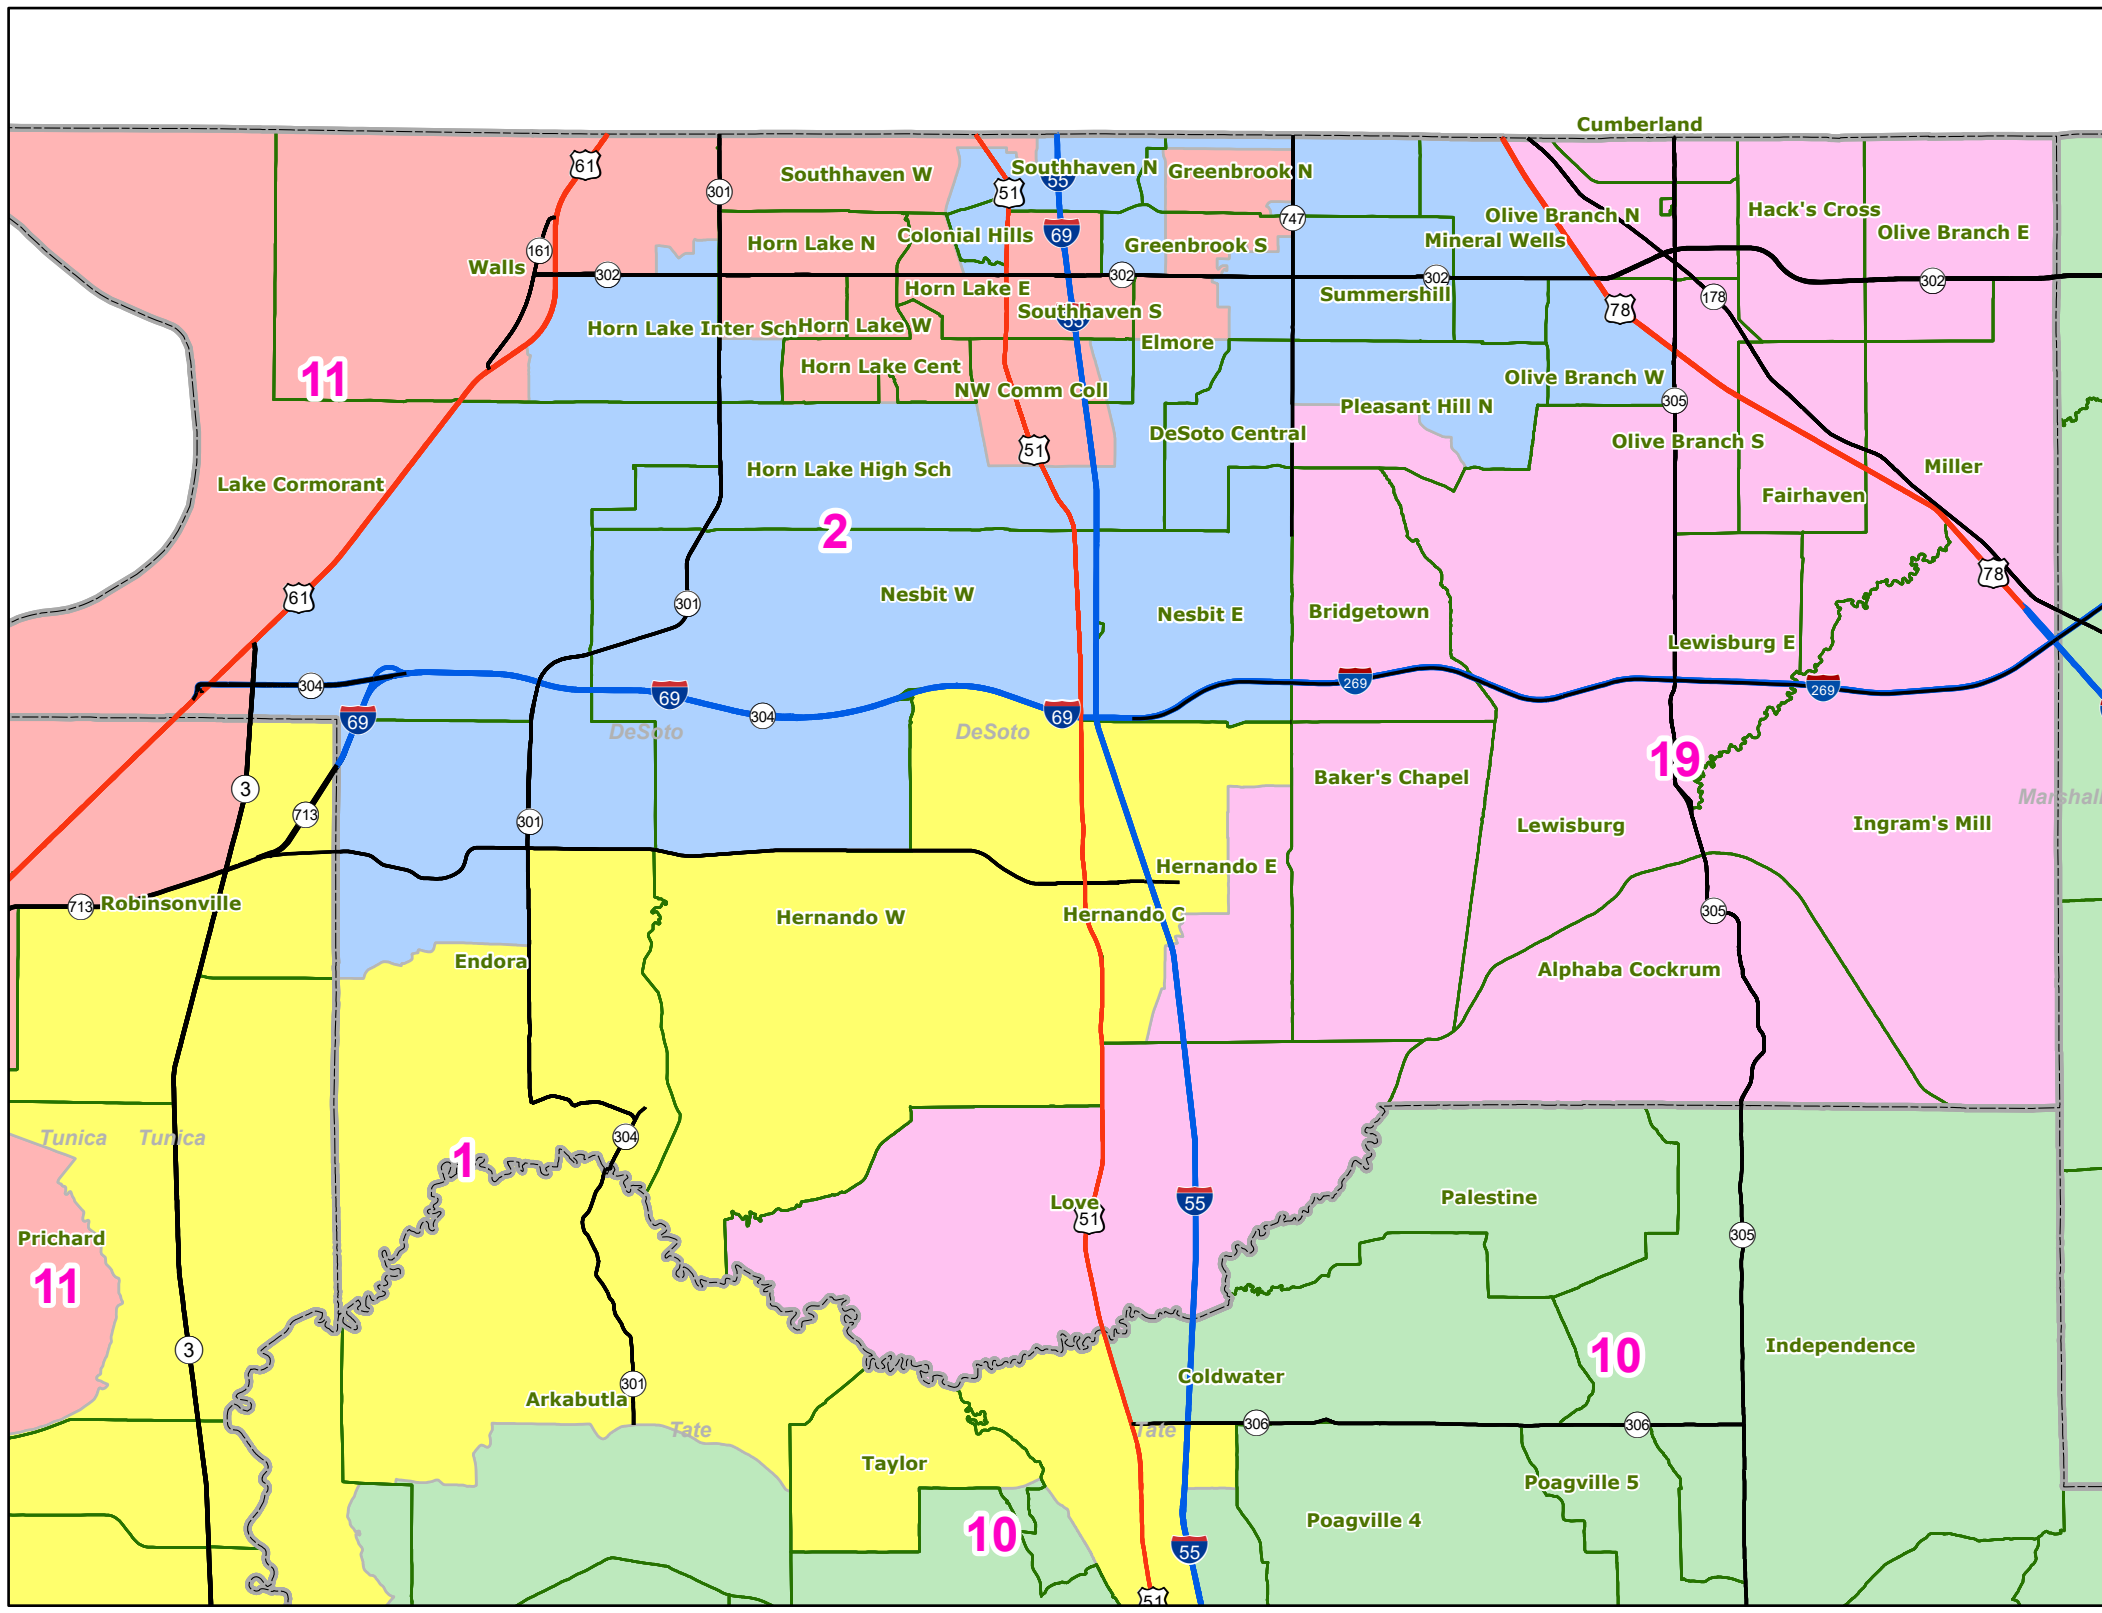

Senate JR202

February 26, 2025

Desoto Area