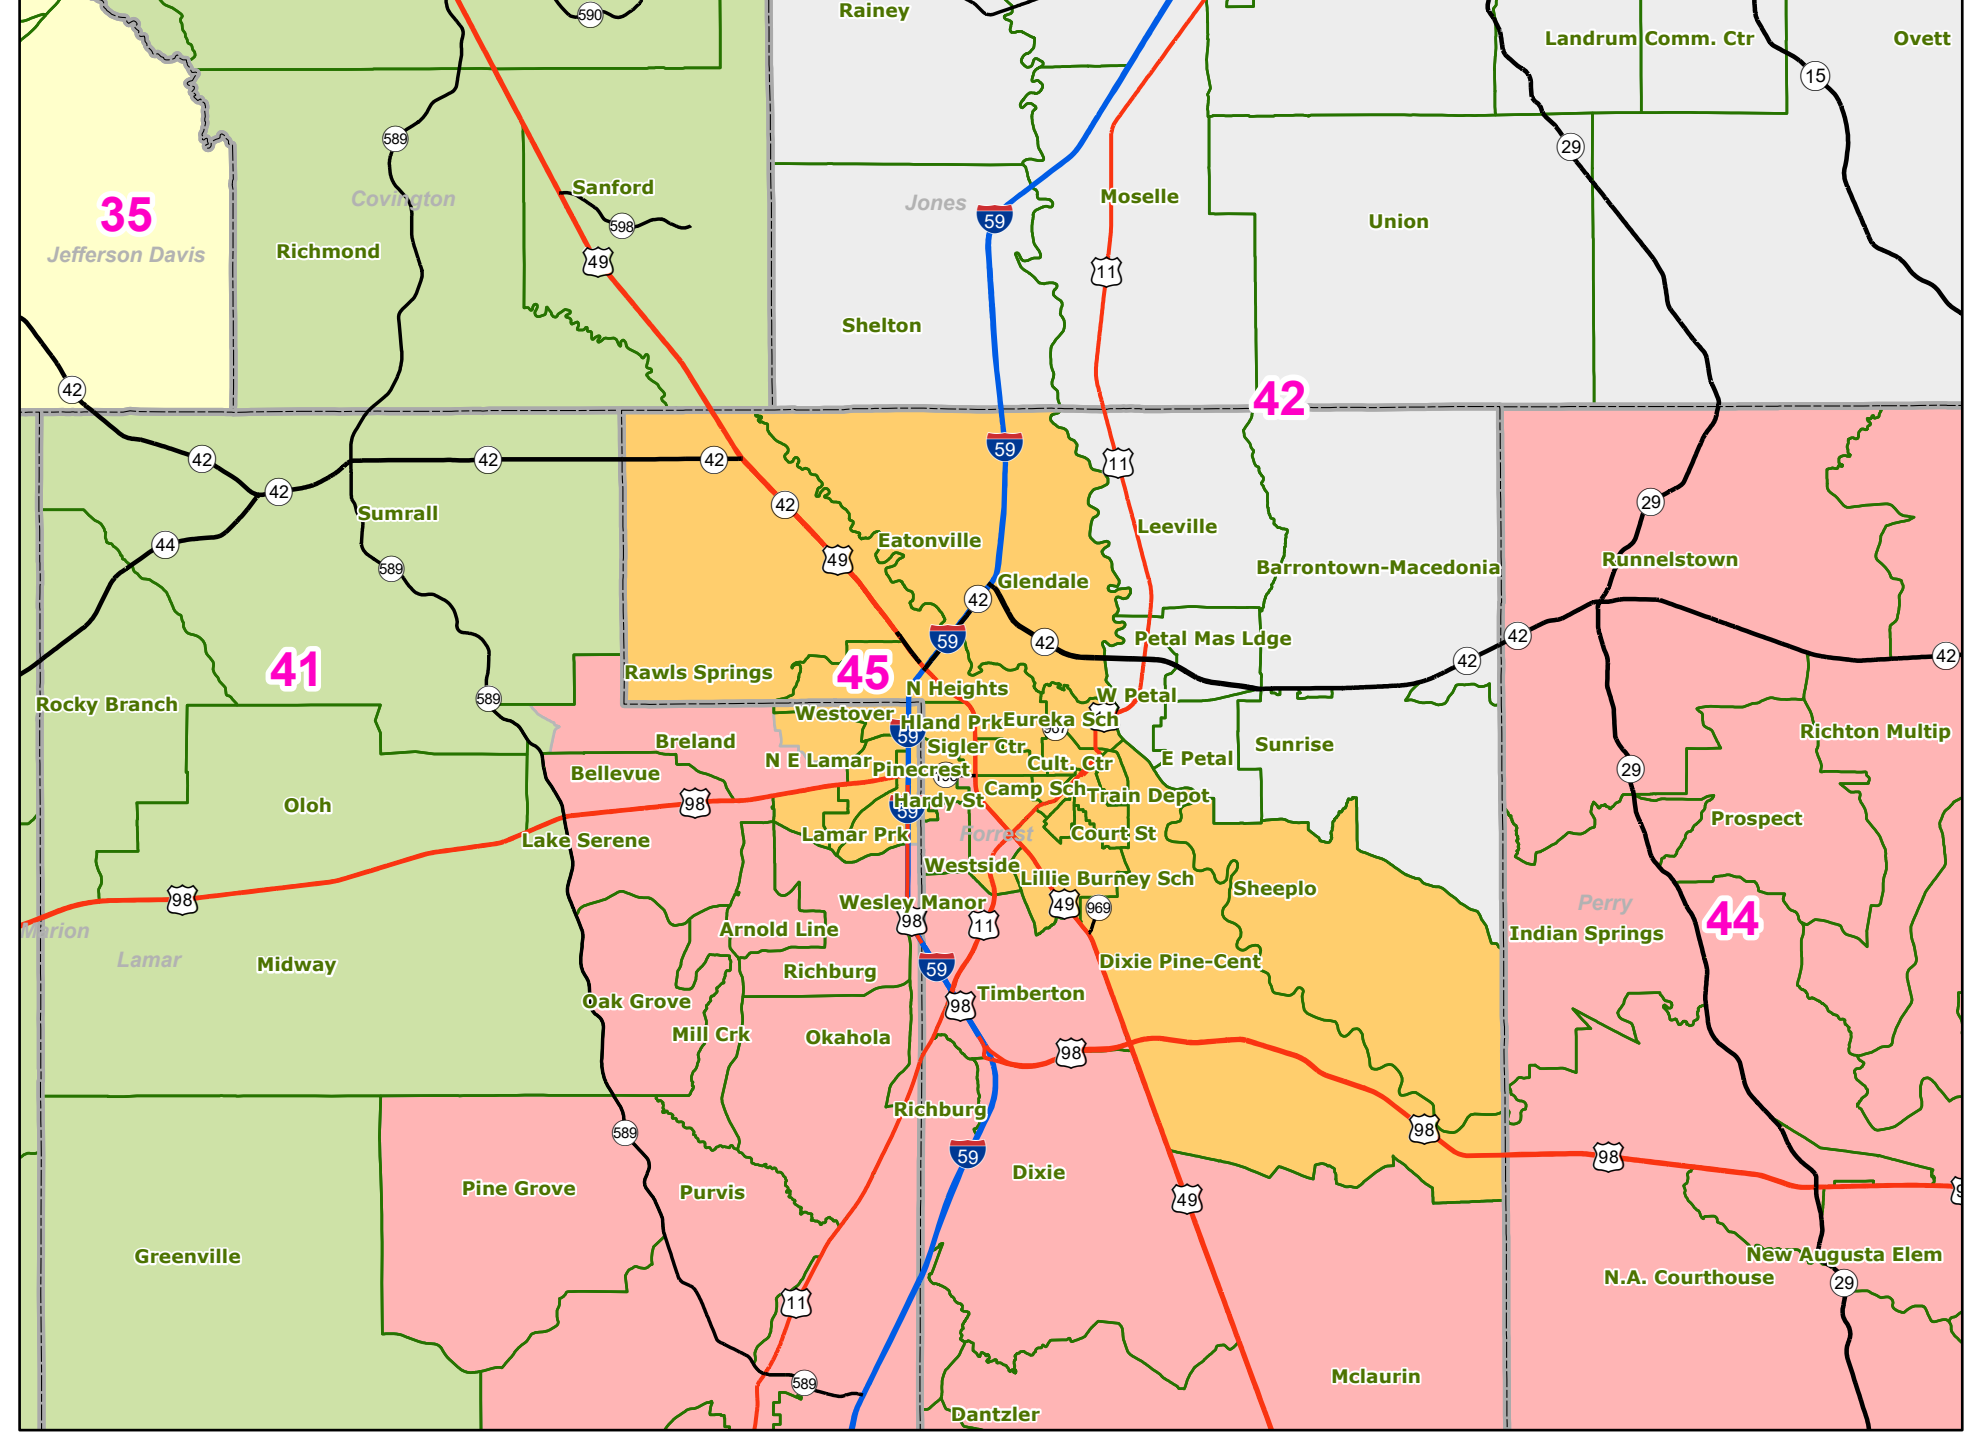

Hattiesburg Area