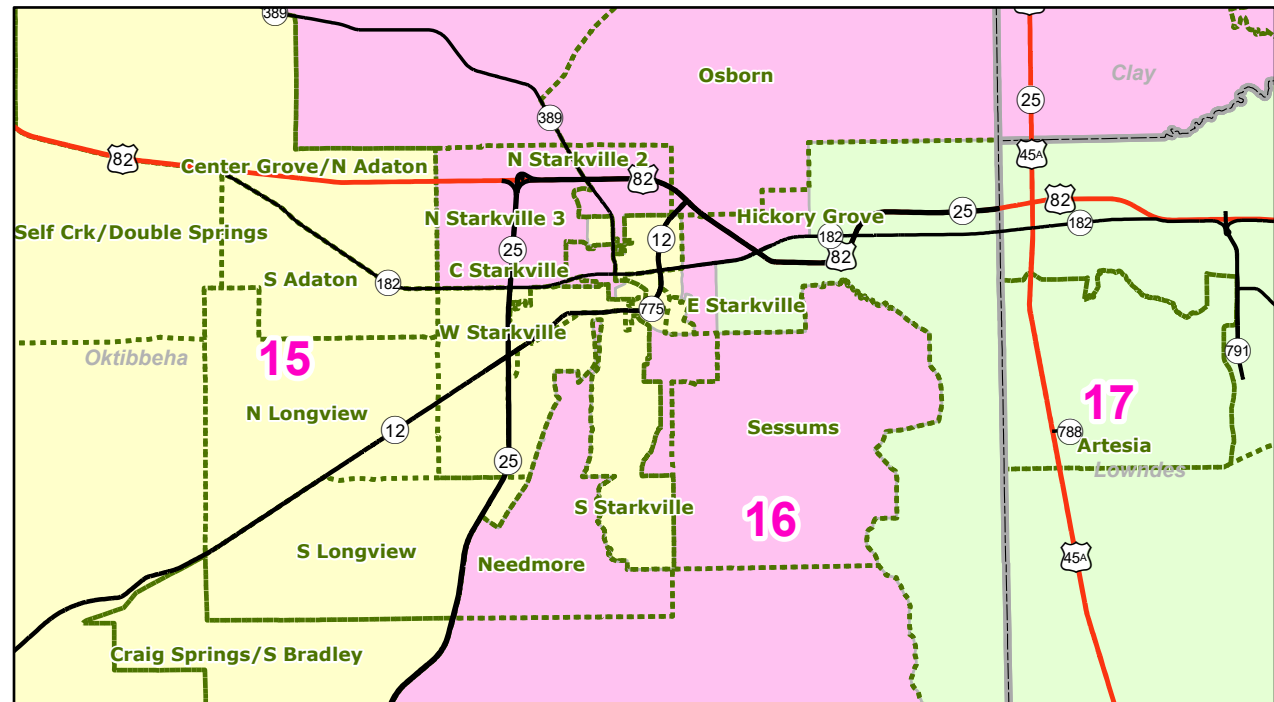

Starkville Area