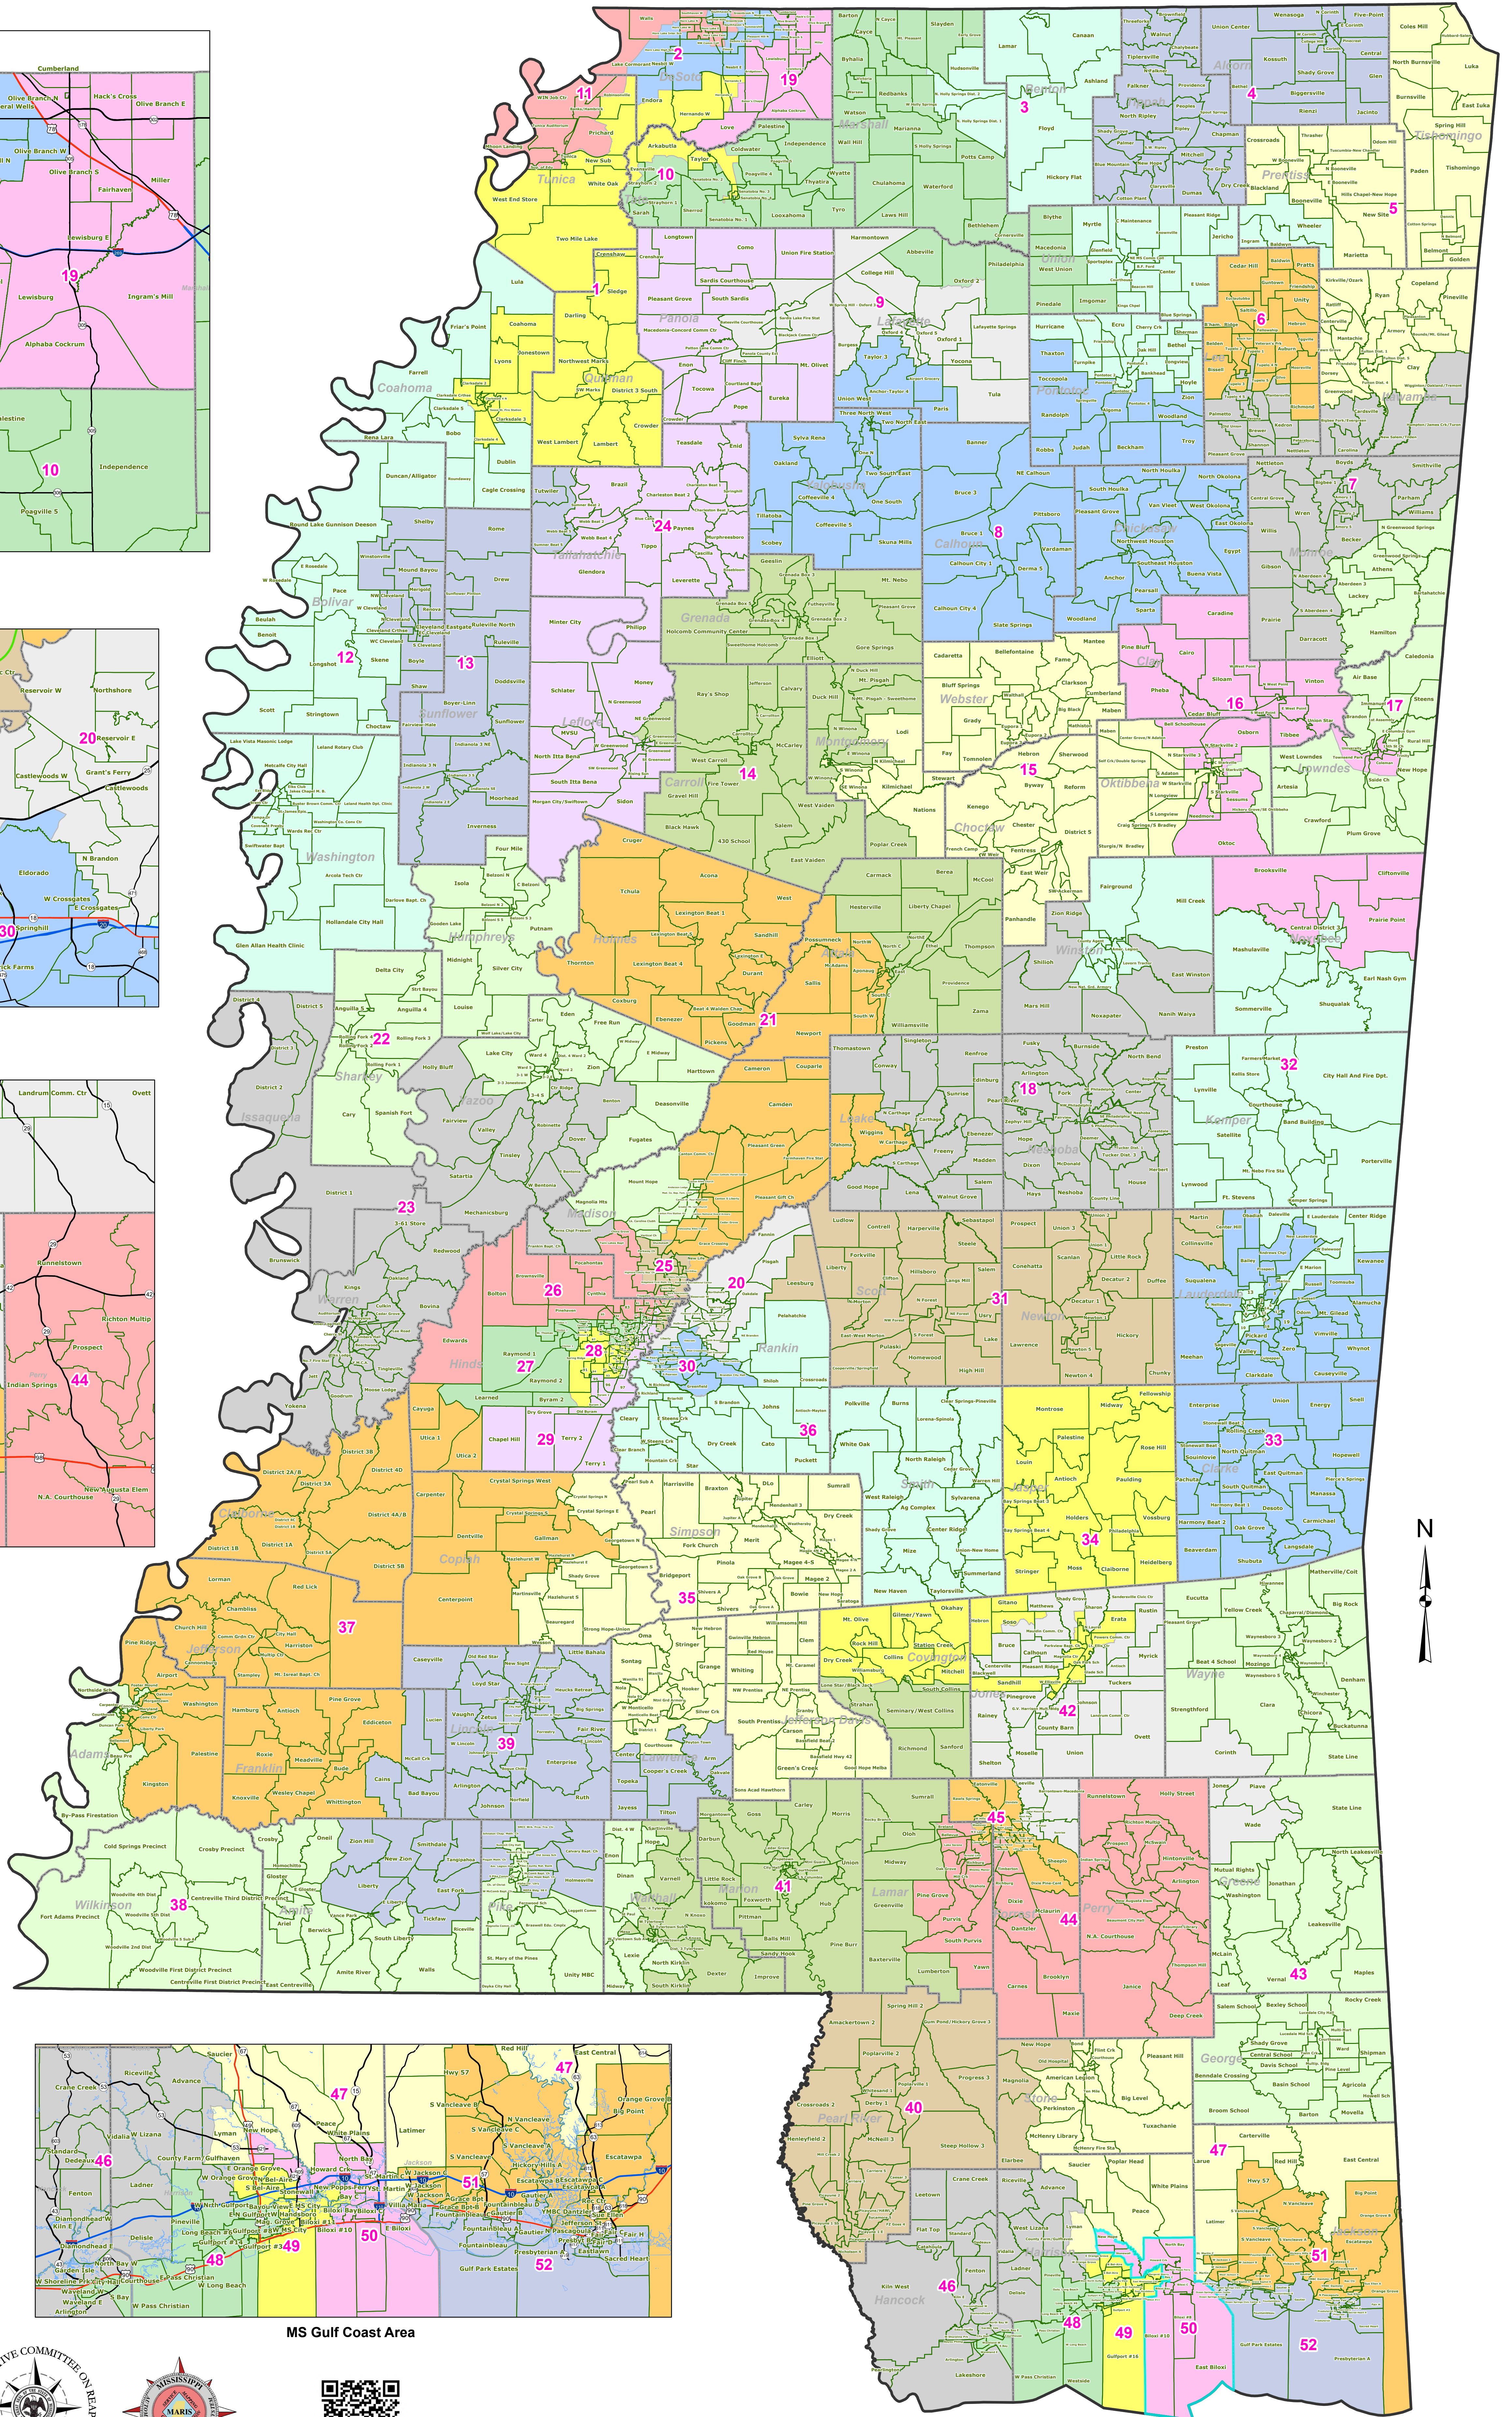

Map prepared by MARIS - 2/25/2025

0 15 30 60 Miles